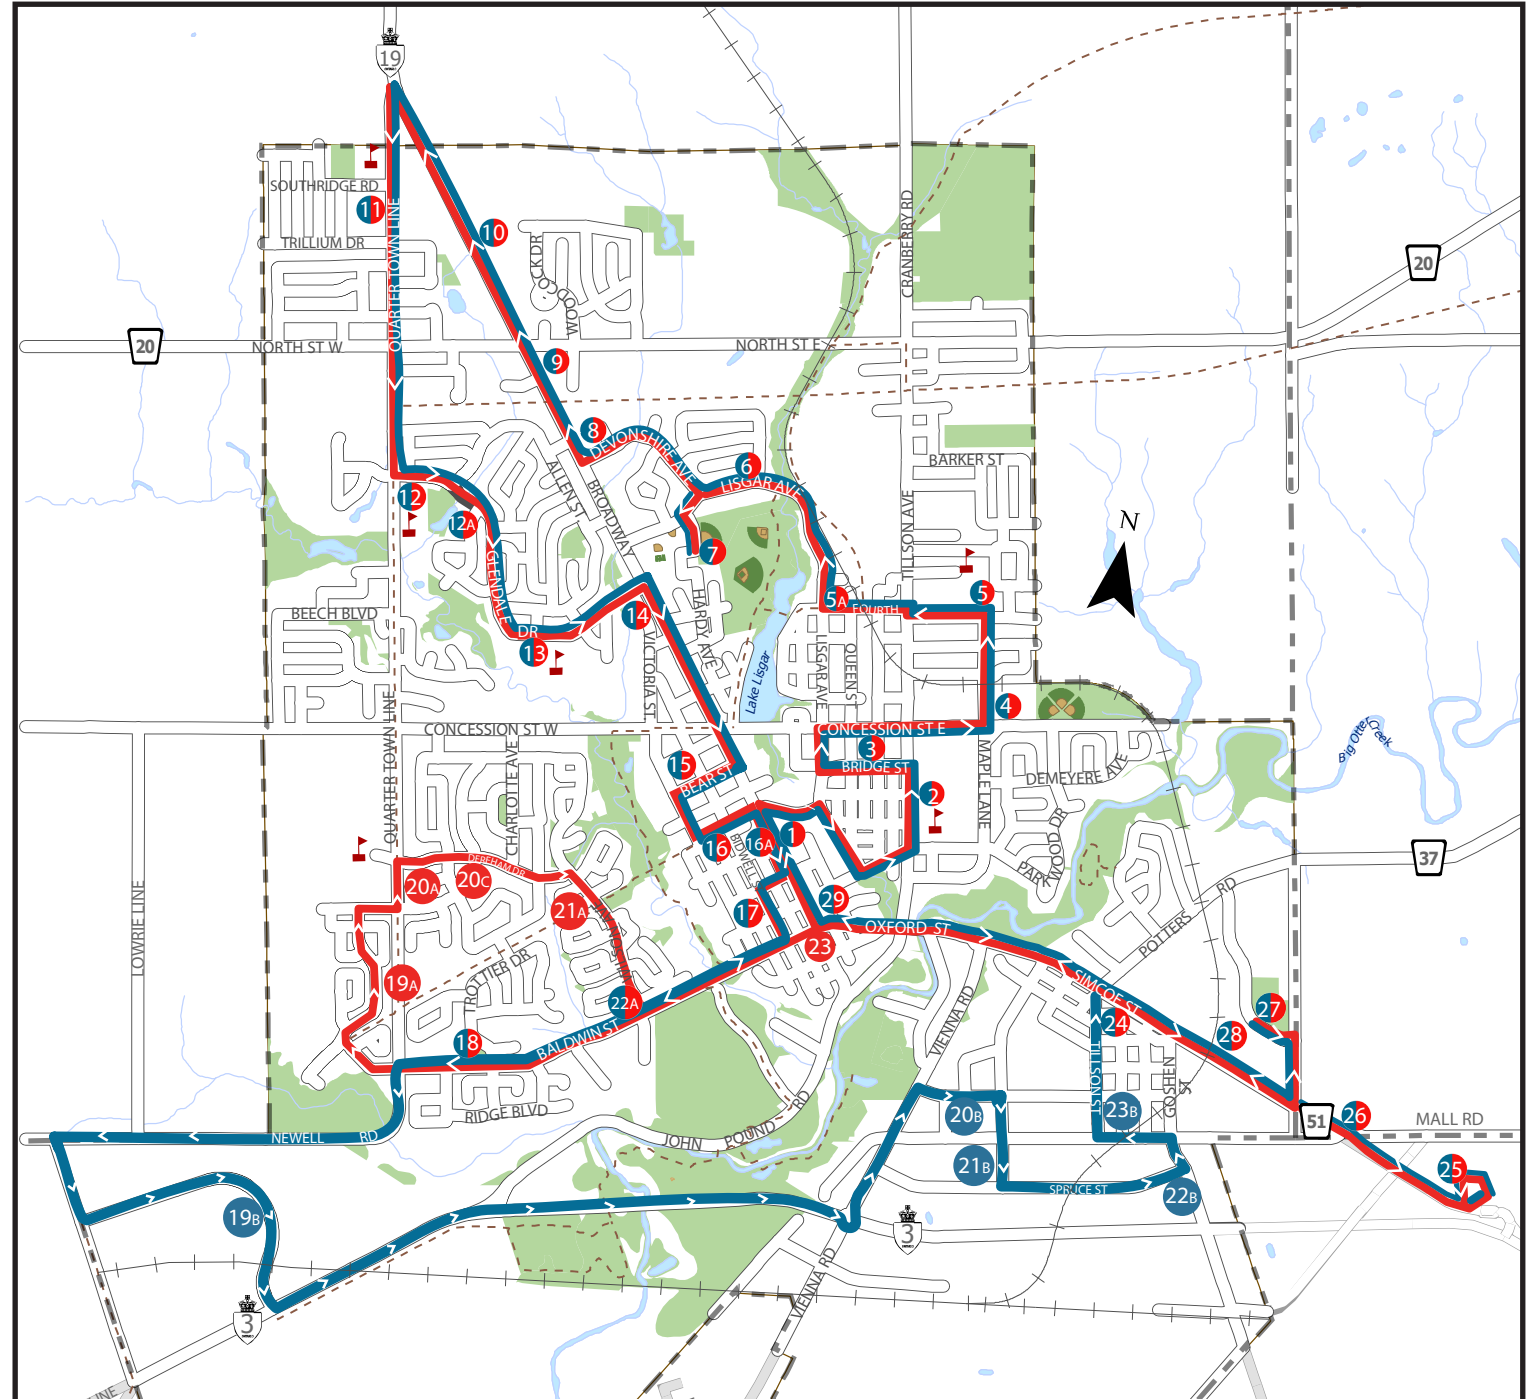

Visit www.tillsonburg.ca/TGO for ticket and pass vendor locations.

* Please have your payment ready and arrive at the bus stop 5 minutes prior as actual stop times may fluctuate *