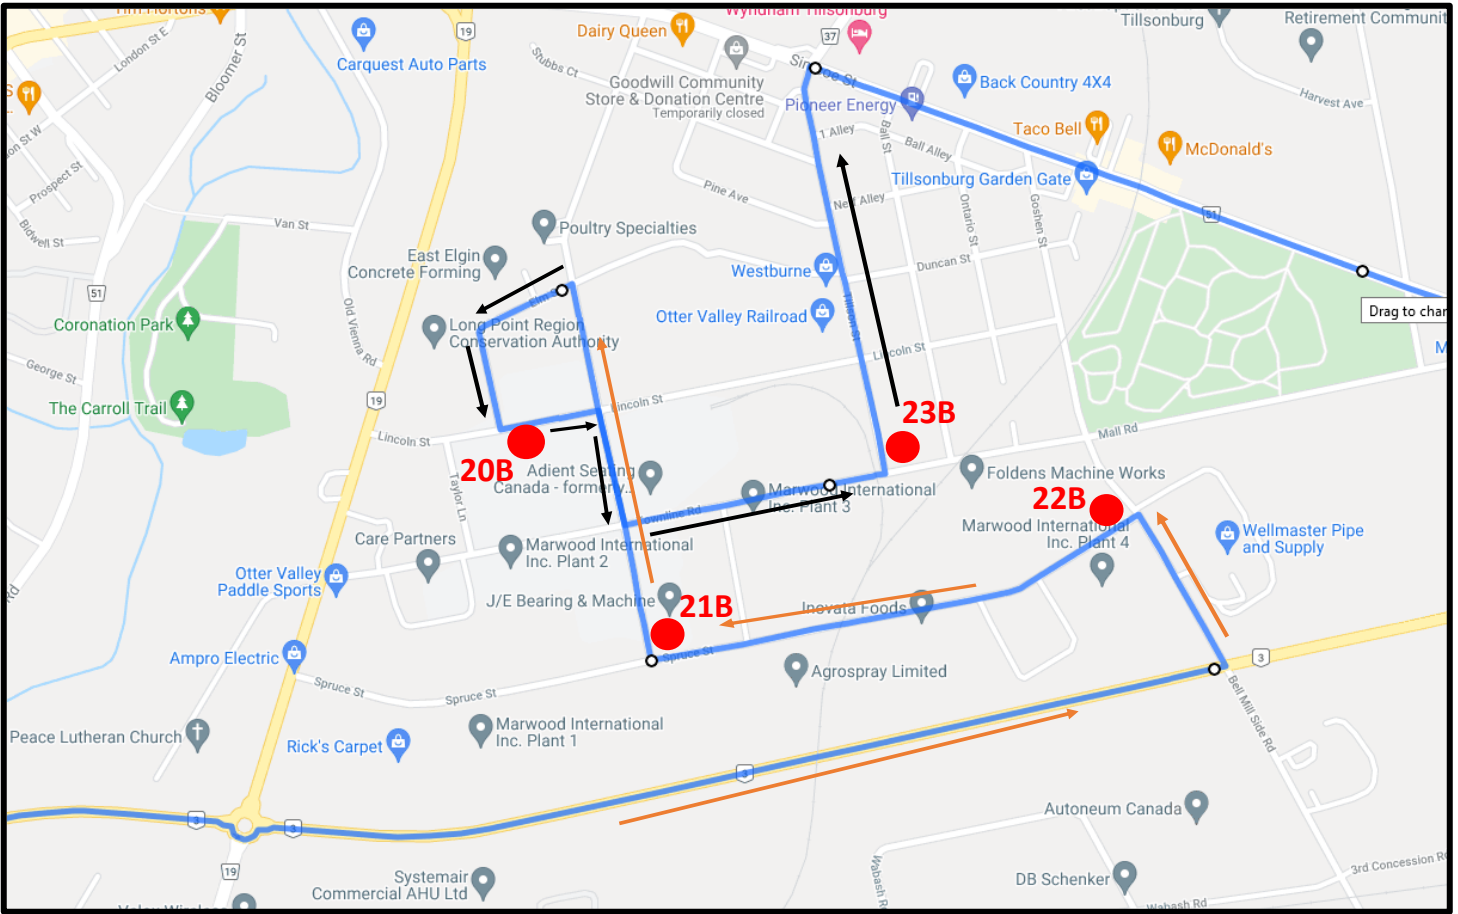

Vienna Rd Closure - Road Rehabilitation (Starting May 17th 2021)

In Town (Blue Line) In Place from May 17th until the southern end of Vienna Reopens)

Blue Line stops 20B, 21B, 22B and 23B will be served out of order and for 21B and 22B on the wrong side of the road. Passengers should be advised to be a stop at least 5-7 minutes ahead of the published stop time to ensure they don't miss the bus. (Times below are estimated only as we may be delayed by traffic etc)

- Stop 22B - :40 instead of :42
- Stop 21B - :42 instead of :40
- Stop 20B - :44 instead of :39
- Stop 23B - :46 instead of :43