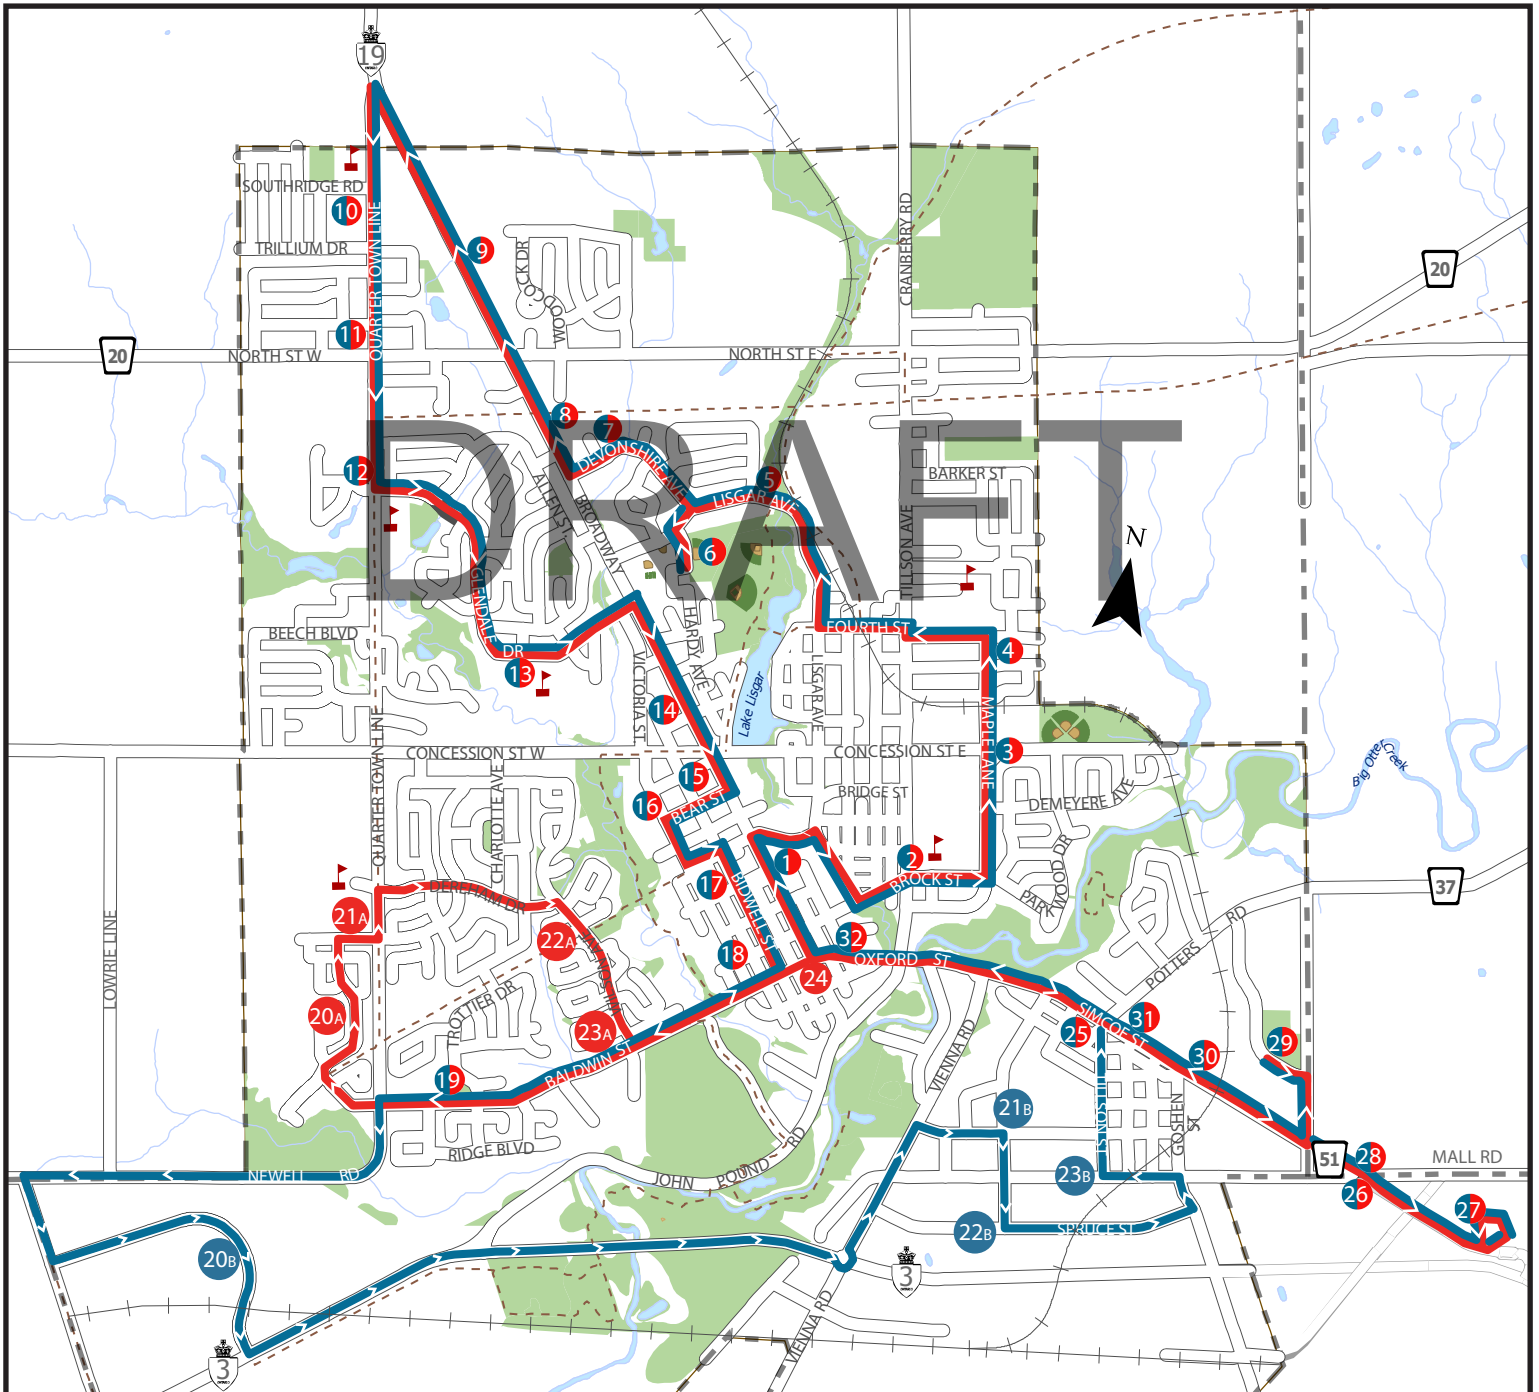

DRAFT SCHEDULE AND ROUTES

The T:Go Transit System operates from Monday to Friday from 6:00 AM to 6:00 PM. Each route takes approximately one hour to complete. The Blue Route runs during the hours of 6:00 AM to 8:00 AM and from 2:00 PM to 4:00 PM. The Red Route runs during the hours of 8:00 AM to 2:00 PM and from 4:00 PM to 6:00 PM.

For more information, please visit www.tillsonburg.ca/tgo